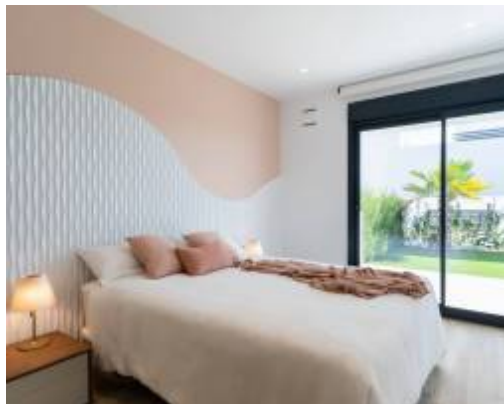

New listing

ALICANTE - BENITACHELL
SALE - APARTMENT
Ref. CATU-9580155

412.000€

3 BEDROOMS

2 BATHROOMS

205M²

0M²